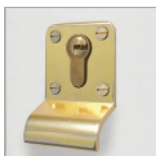

Handles

Finger Pull