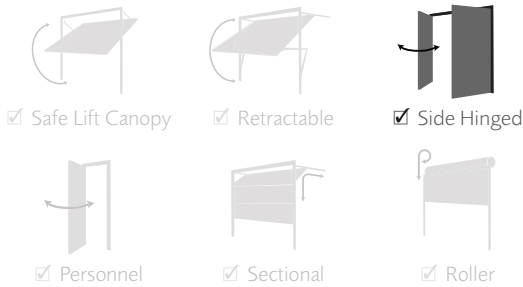

Operating Gear available: